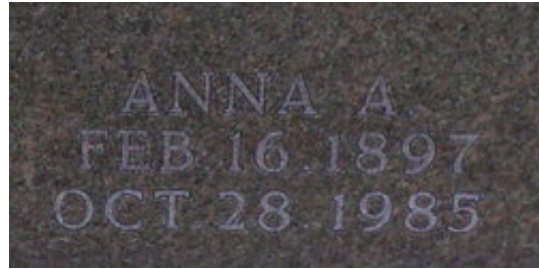

Anna A. Martin

Memorial

Photos

Flowers

Share

Edit

[Learn about removing the ads from this memorial...](#)

Birth: Feb. 16, 1897
Death: Oct. 28, 1985

Burial:
[Kinder Cemetery](#)
Cuba
Crawford County
Missouri, USA

[Edit Virtual Cemetery info](#) [?]

Created by: [Lyle & Marsha](#)
Record added: Sep 06, 2012
Find A Grave Memorial# 96599403

Added by: [Lyle & Marsha](#)